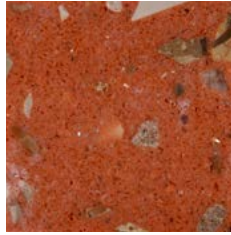

1 - stainless steel/metal frame
2 - Mersus® composite, made from a blend of resin and marble and stone residues sourced from natural quarry waste, thickness 3 cm

PIANO / TOP

Alluminio
Bianco Bardiglio

Alluminio
Nero Taburno

Alluminio
Terracotta
RAL 3022

Alluminio
Blu
RAL 5012

Alluminio
Verde
RAL 6026

BASE / BASE

DI SERIE / INCLUDED

RAL - NCS a scelta
RAL - NCS on
request

OPTIONAL / EXTRA COST

Champagne perlato
gloss
Champagne pearl
gloss