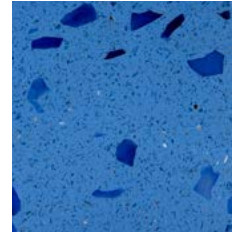

1 - stainless steel/metal frame
2 - Mersus® composite, made from a blend of resin and marble and stone residues sourced from natural quarry waste, thickness 3 cm

PIANO / TOP

Alluminio
Bianco Bardiglio

Alluminio
Nero Taburno

Alluminio
Terracotta
RAL 3022

Alluminio
Blu
RAL 5012

Alluminio
Verde
RAL 6026

BASE / BASE

DI SERIE / INCLUDED

RAL - NCS a scelta
RAL - NCS on
request

OPTIONAL / EXTRA COST

Champagne perlato
gloss
Champagne pearl
gloss