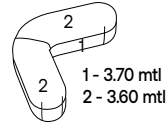

7.63 m²
pelle cliente /
customer leather

47 kg / 104 Lb

1.05 m³

6.30 mtl
tessuto cliente /
customer fabric
H 140 cm

11.72 m²
pelle cliente /
customer leather

DIVANI / SOFAS

AS

42.5 kg / 94 Lb