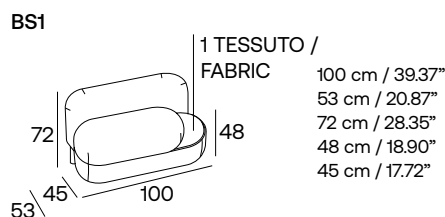

41 kg / 91 Lb

X 2   0.26 m³ X 1 - 0.09 m³ X 1

4.30 mtl
tessuto cliente /
customer fabric
H 140 cm

8.00 m²
pelle cliente /
customer leather