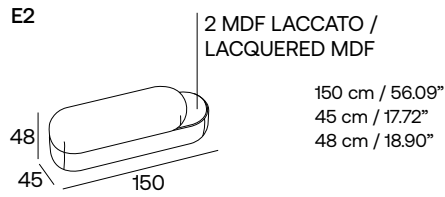

D

150 cm / 56.09"
45 cm / 17.72"
48 cm / 18.90"

38 kg / 84 Lb

0.38 m³

4.10 mtl
tessuto cliente /
customer fabric
H 140 cm

7.63 m²
pelle cliente /
customer leather

1 - 2.10 mtl
2 - 1.90 mtl

METAGRAMMA

design DEBONADEMEO STUDIO

37 kg / 82 Lb

0.38 m³

3.90 mtl
tessuto cliente /
customer fabric
H 140 cm

7.25 m²
pelle cliente /
customer leather

37 kg / 82 Lb

0.38 m³

3.90 mtl
tessuto cliente /
customer fabric
H 140 cm