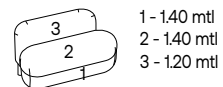

42.5 kg / 94 Lb

X 2   0.26 m³ X 1 - 0.09 m³ X 1

4.50 mtl
tessuto cliente /
customer fabric
H 140 cm

8.37 m²
pelle cliente /
customer leather