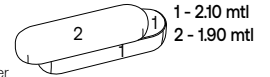

7.25 m²
pelle cliente /
customer leather

38 kg / 84 Lb

0.43 m³

4.10 mtl
tessuto cliente /
customer fabric
H 140 cm

7.63 m²
pelle cliente /
customer leather

38 kg / 84 Lb

0.43 m³

4.10 mtl
tessuto cliente /
customer fabric
H 140 cm