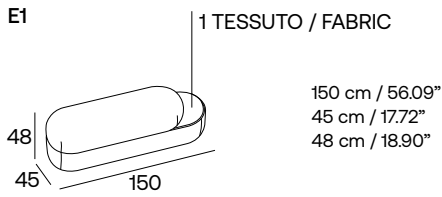

METAGRAMMA

design DEBONADEMEO STUDIO

37 kg / 82 Lb

0.38 m³

3.90 mtl
tessuto cliente /
customer fabric
H 140 cm

7.25 m²
pelle cliente /
customer leather