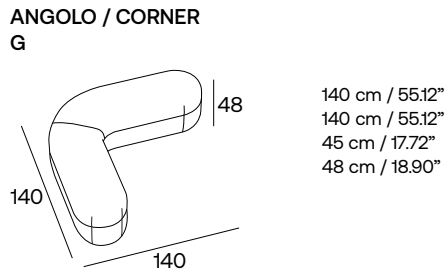

D

150 cm / 56.09"
45 cm / 17.72"
48 cm / 18.90"

38 kg / 84 Lb

0.38 m³

4.10 mtl
tessuto cliente /
customer fabric
H 140 cm

7.63 m²
pelle cliente /
customer leather

1 - 2.10 mtl
2 - 1.90 mtl

METAGRAMMA

design DEBONADEMEO STUDIO

37 kg / 82 Lb

0.38 m³

3.90 mtl
tessuto cliente /
customer fabric
H 140 cm

7.25 m²
pelle cliente /
customer leather

37 kg / 82 Lb

0.38 m³

3.90 mtl
tessuto cliente /
customer fabric
H 140 cm

7.25 m²
pelle cliente /
customer leather

38 kg / 84 Lb

0.43 m³

4.10 mtl
tessuto cliente /
customer fabric
H 140 cm

7.63 m²
pelle cliente /
customer leather

38 kg / 84 Lb

0.43 m³

4.10 mtl
tessuto cliente /
customer fabric
H 140 cm

7.63 m²
pelle cliente /
customer leather

47 kg / 104 Lb

1.05 m³

6.30 mtl
tessuto cliente /
customer fabric
H 140 cm

11.72 m²
pelle cliente /
customer leather

DIVANI / SOFAS

AS

42.5 kg / 94 Lb