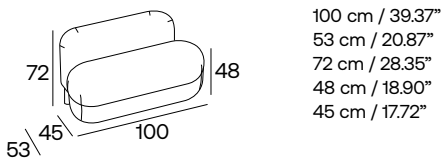

7.63 m²
pelle cliente /
customer leather

47 kg / 104 Lb

1.05 m³

6.30 mtl
tessuto cliente /
customer fabric
H 140 cm

11.72 m²
pelle cliente /
customer leather

DIVANI / SOFAS

AS

42.5 kg / 94 Lb