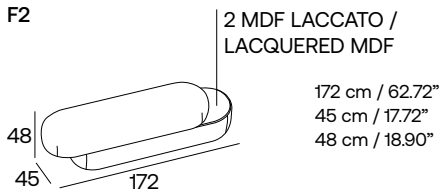

D

150 cm / 56.09"
45 cm / 17.72"
48 cm / 18.90"

38 kg / 84 Lb

0.38 m³

4.10 mtl
tessuto cliente /
customer fabric
H 140 cm

7.63 m²
pelle cliente /
customer leather

1 - 2.10 mtl
2 - 1.90 mtl

METAGRAMMA

7.25 m²
pelle cliente /
customer leather

38 kg / 84 Lb

0.43 m³

4.10 mtl
tessuto cliente /
customer fabric
H 140 cm

7.63 m²
pelle cliente /
customer leather

38 kg / 84 Lb

0.43 m³

4.10 mtl
tessuto cliente /
customer fabric
H 140 cm