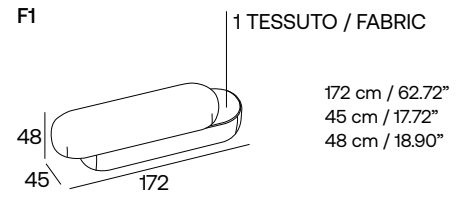

38 kg / 84 Lb

0.43 m³

4.10 mtl
tessuto cliente /
customer fabric
H 140 cm

7.63 m²
pelle cliente /
customer leather