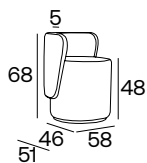

58 cm / 22.83"
51 cm / 20.08"
68 cm / 26.77"
48 cm / 18.90"
46 cm / 18.11"

 10 kg / 23 Lb

 0.24 m³

 **2.50 mtl**
tessuto cliente /
customer fabric
H 140 cm

4.65 mtl
pelle cliente /
customer leather

 1 - 1.50 mtl
2 - 1.00 mtl
3 - 1.00 mtl

TAVOLINO / SMALL TABLE

46 cm / 18.11"
46 cm / 18.11"
50 cm / 19.69"

 8 kg / 18 Lb

 0.13 m³

 **1.80 mtl**
tessuto cliente /
customer fabric
H 140 cm

3.35 mtl
pelle cliente /
customer leather

POUF

46 cm / 18.11"
46 cm / 18.11"
48 cm / 18.90"