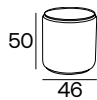

58 cm / 22.83"
51 cm / 20.08"
68 cm / 26.77"
48 cm / 18.90"
46 cm / 18.11"

 10 kg / 23 Lb

 0.24 m³

 **2.50 mtl**
tessuto cliente /
customer fabric
H 140 cm

4.65 mtl
pelle cliente /
customer leather

 1 - 1.50 mtl
2 - 1.00 mtl
3 - 1.00 mtl

TAVOLINO / SMALL TABLE

46 cm / 18.11"
46 cm / 18.11"
50 cm / 19.69"

 8 kg / 18 Lb

 0.13 m³

 **1.80 mtl**
tessuto cliente /
customer fabric
H 140 cm

3.35 mtl
pelle cliente /
customer leather

POUF

46 cm / 18.11"
46 cm / 18.11"
48 cm / 18.90"