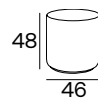

58 cm / 22.83"
51 cm / 20.08"
68 cm / 26.77"
48 cm / 18.90"
46 cm / 18.11"

 10 kg / 23 Lb

 0.24 m³

 **2.50 mtl**
tessuto cliente /
customer fabric
H 140 cm

4.65 mtl
pelle cliente /
customer leather

 1 - 1.50 mtl
2 - 1.00 mtl
3 - 1.00 mtl

TAVOLINO / SMALL TABLE

46 cm / 18.11"
46 cm / 18.11"
50 cm / 19.69"

 8 kg / 18 Lb

 0.13 m³

 **1.80 mtl**
tessuto cliente /
customer fabric
H 140 cm

3.35 mtl
pelle cliente /
customer leather

POUF

46 cm / 18.11"
46 cm / 18.11"
48 cm / 18.90"

 6 kg / 14 Lb

 0.13 m³

 **1.80 mtl**
tessuto cliente /
customer fabric
H 140 cm

3.35 mtl
pelle cliente /
customer leather

BOLL

design SIMONE MICHELI

DIVANI / SOFAS

TAVOLINO / SMALL TABLE