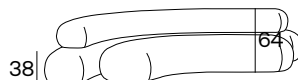

26.50 mtl
tessuto cliente /
customer fabric
H 140 cm

49.29 m²
pelle cliente /
customer leather

1 - 15.5 mtl
2 - 6.00 mtl
3 - 5.00 mtl

3

308

270

302

302 cm / 118.90"
270 cm / 106.30"
38 cm / 14.96"
64 cm / 25.20"
70 cm / 27.56"