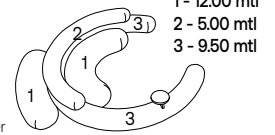

40 40 cm / 15.75"
14 40 cm / 15.75"
14 cm / 5.51"

140 kg / 309 Lb

X 3 3.99 m³ x 1 - 2.45 m³ x 1 - 1.55 m³ x 1

26.00 mtl
tessuto cliente /
customer fabric
H 140 cm

48.36 m²
pelle cliente /
customer leather