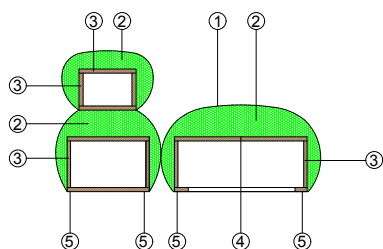

NEFELIBATA

design STORMO STUDIO

MATERIALI / MATERIALS

- 1 - tessuto/pelle
- 2 - poliuretano espanso indeformabile densità variabili e strato di fibra di dacron® 100 gr
- 3 - telaio in multistrato di legno
- 4 - piedi a scomparsa in metallo
- 5 - cinghie elastiche intrecciate

- 1 - fabric/leather
- 2 - high resilience polyurethane foam var. densities and dacron® fiber 100 gr layer
- 3 - structural frame in plywood
- 4 - metal hidden feet
- 5 - elastic webbing

TAVOLINO METALLO-LEGNO / METAL-WOODEN SMALL TABLE

DI SERIE / INCLUDED

RAL - NCS a scelta
RAL - NCS on request

OPTIONAL / EXTRA COST

Rosa
fluorescente /
Flourescent
pink
RAL 7014

Arancio
fluorescente /
Flourescent
orange
RAL 2005

Giallo
fluorescente /
Flourescent
yellow
RAL 1026

Blu
fluorescente /
Flourescent
blue
RAL 5012

Verde
fluorescente /
Flourescent
green
RAL 6038

CARATTERISTICHE / TECHNICAL FEATURES

SFODERABILITÀ /
COVER REMOVAL

VARIANTI / VERSIONS

PRESE / CHARGING PORTS

PRESE / CHARGING PORTS

Prese USB integrabili nel divano per la ricarica di dispositivi elettronici. Accessorio opzionale disponibile con supplemento.

USB ports can be integrated into the sofa for charging electronic charging ports. Optional accessory available at extra cost.

PICK-USB

USB 2xA

Ø 4.2 cm
Alimentazione 110-240 Vac 50/60 Hz.
È disponibile in due materiali: in plastica nero opaco, bianco opaco e argento e in zama metallo acciaio spazzolato, bronzo, champagne, peltro, oro satinato, nero satinato, Ral 9003 e Ral 9010.
Power supply 110-240 Vac 50/60 Hz.
It can be in two materials: in matt black, matt white and silver plastic and in, champagne, pewter, satin gold, satin black, Ral 9003 and Ral 9010 metal zamak stainless steel.

USB A+C

DOT-SCHUKO

Ø 7 cm
Alimentazione 110 - 250 V ac, 50 Hz.
Presse elettrica UK e USA su richiesta.
Power supply 110 - 250 V ac, 50 Hz.
UK and USA plug on demand.

DOT-USB

USB A+C

Ø 7 cm
Alimentazione 110 - 250 V ac, 50 Hz.
Power supply 110 - 250 V ac, 50 Hz.