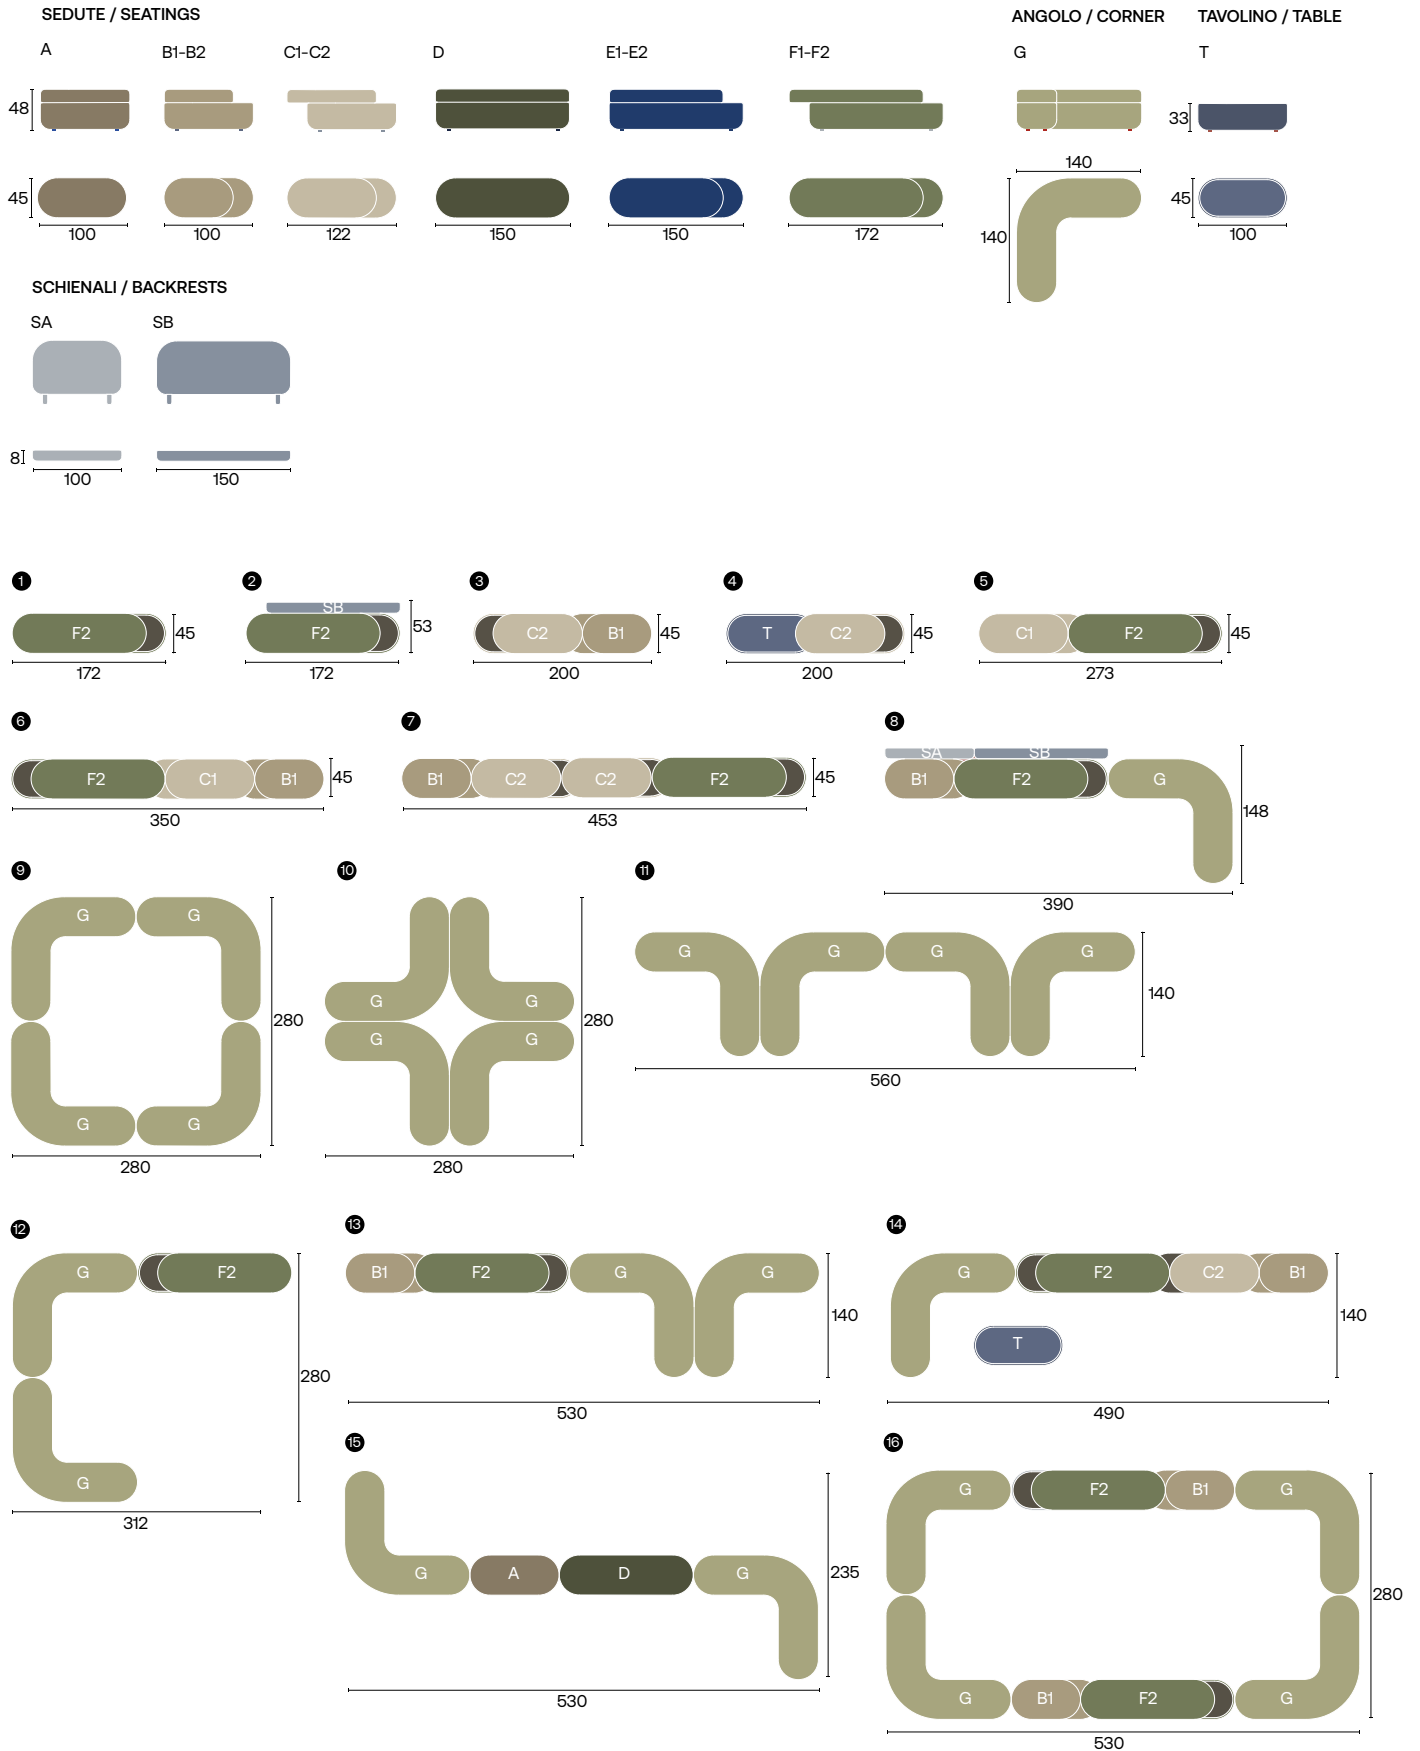

METAGRAMMA

design DEBONADEMEO STUDIO

METAGRAMMA

design DEBONADEMEO STUDIO

COMPOSIZIONI SUGGERITE / SUGGESTED CONFIGURATIONS

METAGRAMMA

design DEBONADEMEO STUDIO

172 cm / 67.72"
53 cm / 20.87"
48 cm / 18.90"